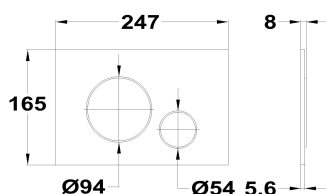

### Flush plate

Ref: 73500080W EAN: 8413509269519

Finish: Matte white

- ABS flush plate.
- Ultraslim plate.
- Button divided into partial flush and full flush.
- Can be installed with any Strohm built-in tank.