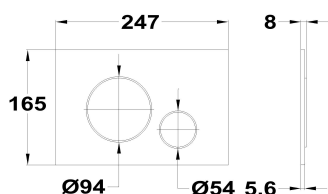

STROHM

Flush plate

Ref: 73500080N EAN: 8413509269502

Finish: Matte black

- ABS flush plate.
- Ultrathin plate.
- Button divided into partial flush and full flush.
- Can be installed with any Strohm built-in tank.