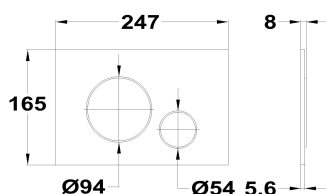

STROHM

Flush plate

Ref: 73500080N EAN: 8413509269502

Finish: Matte black

- ABS flush plate.
- Ultrathin plate.
- Button divided into partial flush and full flush.
- Can be installed with any Strohm built-in tank.