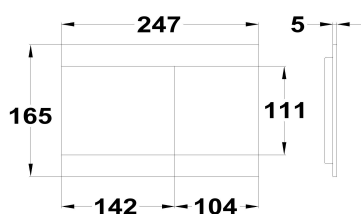

STROHM

Flush plate

Ref: 735000600 EAN: 8413509214830

Finish: Stainless steel

- Stainless Steel flush plate.
- Ultraslim plate.
- Button divided into partial flush and full flush.
- Can be installed with any Strohm built-in tank.