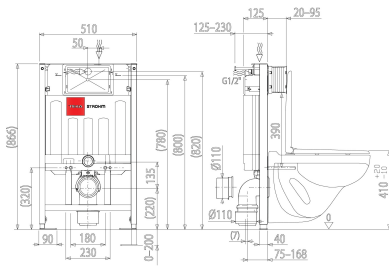

STROHM Flush tanks

Ref: 731110200 EAN: 8413509259077

- Tekmodul 4.
- For wall-hung toilet under a window or to create a shelf height: 866 mm.
- Includes WC cistern tablet dispenser.
- Independently adjustable dual flush with hygiene reserve.
- For mounting in front of a support wall or in drywall construction.
- Toilet mounting bolts can be set at 180 and 230 mm.
- Push-button depth adjustment: 20-95 mm.
- Adjustable anchoring feet and spring-locking system. range: 0 to 200 mm.
- The polystyrene insulation construction prevents condensation from forming on the tank.