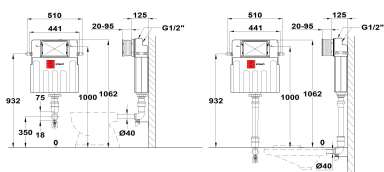

STROHM Flush tanks

Ref: 734000200 EAN: 8413509214601

- Includes dual 3-6 litre cistern.
- Made from a single piece.
- ensuring 100% waterproofing.
- Prevents condensation.
- Rear or top-side water inlet.
- Ajuste profundidad del pulsador: 20-60 mm.