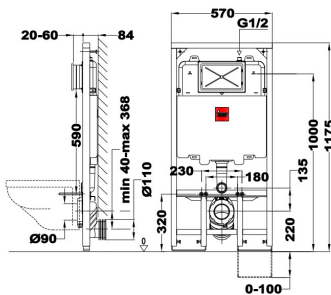

STROHM Flush tanks

Ref: 731100200 EAN: 8413509214564

- Installation depth: 84 mm.
- Includes dual 3-6 litre cistern.
- Made from a single piece.
- ensuring 100% waterproofing.
- Maximum tank capacity: 9 litre.
- Supports up to 400 kg of weight.
- Toilet mounting bolts can be set at 180 and 230 mm.
- For installation with wall-hung toilets on any type of wall.
- Prevents condensation.
- Ajuste profundidad del pulsador: 20-60 mm.
- Height adjustment between 0-100 mm.