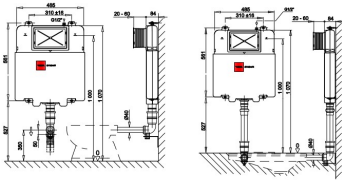

### STROHM **Flush tanks**

Ref: 734100200 EAN: 8413509214595

- Tekmodul Slim 3.
- Installation depth: 84 mm.
- Made from a single piece.
- ensuring 100% waterproofing.
- Maximum tank capacity: 9 litre.
- Prevents condensation.
- Rear or top-side water inlet.
- Push-button depth adjustment: 20-95 mm.