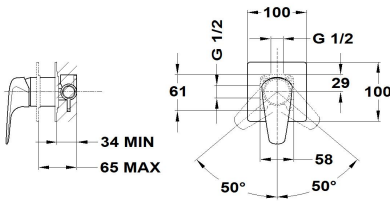

ITACA

1 way built in part

Ref: 67241020N2 EAN: 8413509234999

Finish: Metallic black

- Precise and smooth ceramic cartridge.
- PVD finish.
- Anti-fingerprint treatment.
- Ultraslim plate.
- Built in part included.
- Without shower set.