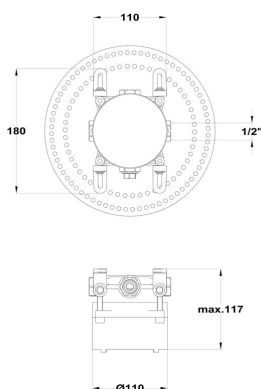

STROHM Multibox

Ref: 1065200 EAN: 8413509271352

- A unique system to install multiple models of built-in systems.
- Noise reduction.
- Makes tap replacement work easier.
- All control in one single panel.