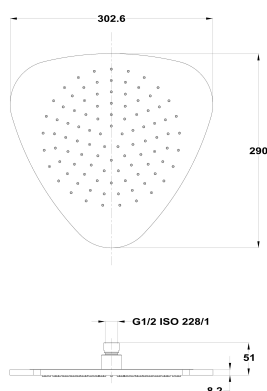

STROHM

Triangular shower head

Ref: 790068400 EAN: 8413509264002

Finish: Chrome

- Metallic.
- 29x30cm.
- Rociador antical.
- Incluye rótula.

Legal disclaimer:

*Certain technical factors and features of our finishes may be altered due to possible variations in the configuration of your computer and/or printer; these data are therefore only approximate and not definitive. We regularly review our product specifications to improve their characteristics and warranties. Please request detailed information from our sales department for any building or refitting projects.