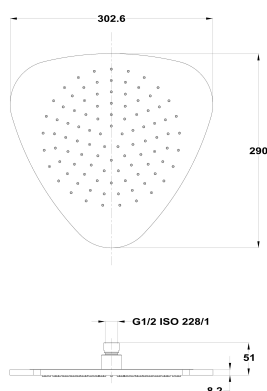

STROHM

Triangular shower head

Ref: 79006840N EAN: 8413509246107

Finish: Matte black

- Durable paint finish.
- Metallic.
- 29x30cm.
- Rociador antical.
- Incluye rótula.

Legal disclaimer:

*Certain technical factors and features of our finishes may be altered due to possible variations in the configuration of your computer and/or printer; these data are therefore only approximate and not definitive. We regularly review our product specifications to improve their characteristics and warranties. Please request detailed information from our sales department for any building or refitting projects.