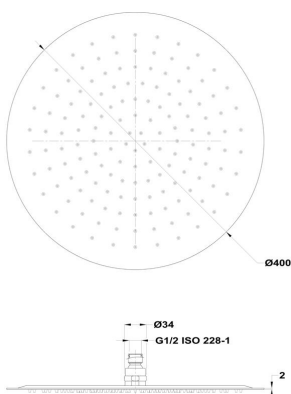

**STROHM****Rounded shower head**

Ref: 790066800 EAN: 8413509214014

Finish: Chrome

- Stainless Steel.
- Ø40 cm.
- Rociador antical.
- Incluye rótula.

Legal disclaimer:

*Certain technical factors and features of our finishes may be altered due to possible variations in the configuration of your computer and/or printer; these data are therefore only approximate and not definitive. We regularly review our product specifications to improve their characteristics and warranties. Please request detailed information from our sales department for any building or refitting projects.