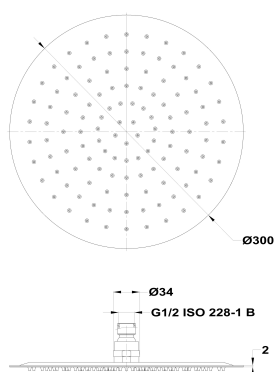

STROHM

Rounded shower head

Ref: 790066700 EAN: 8413509214007

Finish: Chrome

- Stainless Steel.
- Ø30 cm.
- Rociador antical.
- Incluye rótula.

Legal disclaimer:

*Certain technical factors and features of our finishes may be altered due to possible variations in the configuration of your computer and/or printer; these data are therefore only approximate and not definitive. We regularly review our product specifications to improve their characteristics and warranties. Please request detailed information from our sales department for any building or refitting projects.