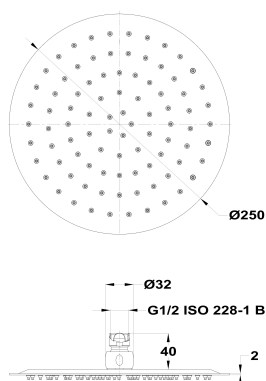

STROHM

Rounded shower head

Ref: 790066600 EAN: 8413509213994

Finish: Chrome

- Stainless Steel.
- Ø25 cm.
- Rociador antical.
- Incluye rótula.

Legal disclaimer:

*Certain technical factors and features of our finishes may be altered due to possible variations in the configuration of your computer and/or printer; these data are therefore only approximate and not definitive. We regularly review our product specifications to improve their characteristics and warranties. Please request detailed information from our sales department for any building or refitting projects.