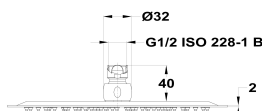

STROHM

Rounded shower head

Ref: 79006660N EAN: 8413509271390

Finish: Matte black

- Durable paint finish.
- Stainless Steel.
- Ø25 cm.
- Rociador antical.
- Incluye rótula.

Legal disclaimer:

*Certain technical factors and features of our finishes may be altered due to possible variations in the configuration of your computer and/or printer; these data are therefore only approximate and not definitive. We regularly review our product specifications to improve their characteristics and warranties. Please request detailed information from our sales department for any building or refitting projects.