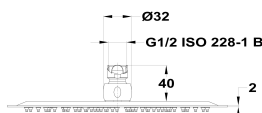

STROHM

Rounded shower head

Ref: 79006660N EAN: 8413509271390

Finish: Matte black

- Durable paint finish.
- Stainless Steel.
- Ø25 cm.
- Rociador antical.
- Incluye rótula.

Legal disclaimer:

*Certain technical factors and features of our finishes may be altered due to possible variations in the configuration of your computer and/or printer; these data are therefore only approximate and not definitive. We regularly review our product specifications to improve their characteristics and warranties. Please request detailed information from our sales department for any building or refitting projects.