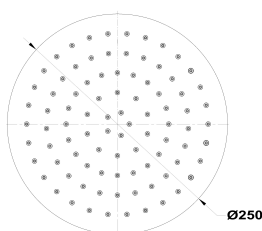

STROHM

Rounded shower head

Ref: 79006660N EAN: 8413509271390

Finish: Matte black

- Durable paint finish.
- Stainless Steel.
- Ø25 cm.
- Rociador antical.
- Incluye rótula.

Legal disclaimer:

*Certain technical factors and features of our finishes may be altered due to possible variations in the configuration of your computer and/or printer; these data are therefore only approximate and not definitive. We regularly review our product specifications to improve their characteristics and warranties. Please request detailed information from our sales department for any building or refitting projects.