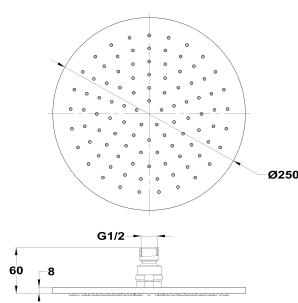

**STROHM****Rounded shower head**

Ref: 790068100 EAN: 8413509245506

Finish: Chrome

- Metallic.
- Ø25 cm.
- Rociador antical.
- Incluye rótula.

**Legal disclaimer:**

\*Certain technical factors and features of our finishes may be altered due to possible variations in the configuration of your computer and/or printer; these data are therefore only approximate and not definitive. We regularly review our product specifications to improve their characteristics and warranties. Please request detailed information from our sales department for any building or refitting projects.