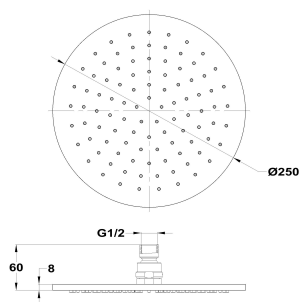

**STROHM****Rounded shower head**

Ref: 79006810BZ EAN: 8413509245513

Finish: Metallic bronze

- PVD finish.
- Metallic.
- Ø25 cm.
- Rociador antical.
- Incluye rótula.

**Iconos****PVD****Legal disclaimer:**