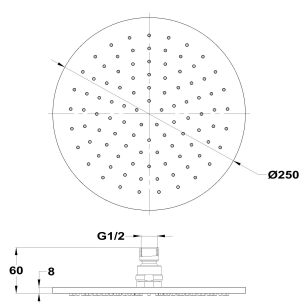

**STROHM****Rounded shower head**

Ref: 79006810W EAN: 8413509265252

Finish: Matte white

- Durable paint finish.
- Metallic.
- Ø25 cm.
- Rociador antical.
- Incluye rótula.

Legal disclaimer:

*Certain technical factors and features of our finishes may be altered due to possible variations in the configuration of your computer and/or printer; these data are therefore only approximate and not definitive. We regularly review our product specifications to improve their characteristics and warranties. Please request detailed information from our sales department for any building or refitting projects.