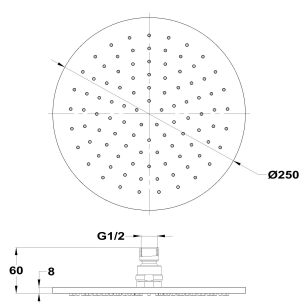

**STROHM****Rounded shower head**

Ref: 79006810W EAN: 8413509265252

Finish: Matte white

- Durable paint finish.
- Metallic.
- Ø25 cm.
- Rociador antical.
- Incluye rótula.

**Legal disclaimer:**

\*Certain technical factors and features of our finishes may be altered due to possible variations in the configuration of your computer and/or printer; these data are therefore only approximate and not definitive. We regularly review our product specifications to improve their characteristics and warranties. Please request detailed information from our sales department for any building or refitting projects.