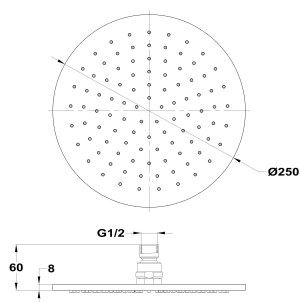

STROHM

Rounded shower head

Ref: 79006810N EAN: 8413509265245

Finish: Matte black

- Durable paint finish.
- Metallic.
- Ø25 cm.
- Rociador antical.
- Incluye rótula.

Legal disclaimer:

*Certain technical factors and features of our finishes may be altered due to possible variations in the configuration of your computer and/or printer; these data are therefore only approximate and not definitive. We regularly review our product specifications to improve their characteristics and warranties. Please request detailed information from our sales department for any building or refitting projects.