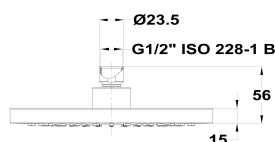

**STROHM****Rounded shower head**

Ref: 790066400 EAN: 8413509207467

Finish: Chrome

- ABS.
- Ø20 cm.
- Rociador antical.
- Incluye rótula.

Legal disclaimer:

*Certain technical factors and features of our finishes may be altered due to possible variations in the configuration of your computer and/or printer; these data are therefore only approximate and not definitive. We regularly review our product specifications to improve their characteristics and warranties. Please request detailed information from our sales department for any building or refitting projects.