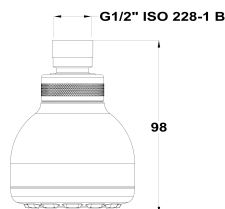

STROHM  
**Rounded shower head**

Ref: 7900651 EAN: 8413509190233

Finish: Chrome

- ABS.
- Ø7 cm.
- Rociador antical.
- Incluye rótula.

Legal disclaimer:

\*Certain technical factors and features of our finishes may be altered due to possible variations in the configuration of your computer and/or printer; these data are therefore only approximate and not definitive. We regularly review our product specifications to improve their characteristics and warranties. Please request detailed information from our sales department for any building or refitting projects.