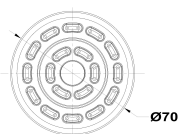

STROHM  
**Rounded shower head**

Ref: 7900651 EAN: 8413509190233

Finish: Chrome

- ABS.
- Ø7 cm.
- Rociador antical.
- Incluye rótula.

Legal disclaimer:

\*Certain technical factors and features of our finishes may be altered due to possible variations in the configuration of your computer and/or printer; these data are therefore only approximate and not definitive. We regularly review our product specifications to improve their characteristics and warranties. Please request detailed information from our sales department for any building or refitting projects.