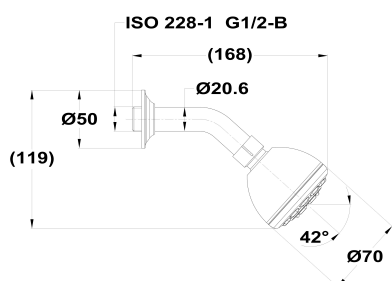

**STROHM****Rounded shower head**

Ref: 790080200 EAN: 8413509269472

Finish: Chrome

- ABS.
- Ø7 cm.
- Rociador antical.
- Incluye rótula.
- Incluye brazo de ducha.

Legal disclaimer:

*Certain technical factors and features of our finishes may be altered due to possible variations in the configuration of your computer and/or printer; these data are therefore only approximate and not definitive. We regularly review our product specifications to improve their characteristics and warranties. Please request detailed information from our sales department for any building or refitting projects.