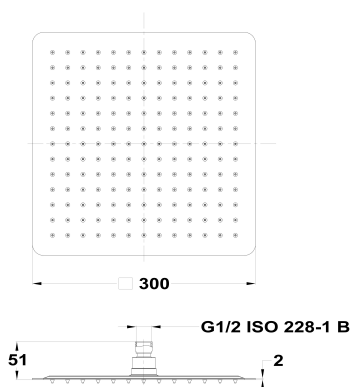

STROHM

**Squared shower head**

Ref: 790067000 EAN: 8413509214038

Finish: Chrome

- Stainless Steel.
- 30x30cm.
- Rociador antical.
- Incluye rótula.

**Legal disclaimer:**

\*Certain technical factors and features of our finishes may be altered due to possible variations in the configuration of your computer and/or printer; these data are therefore only approximate and not definitive. We regularly review our product specifications to improve their characteristics and warranties. Please request detailed information from our sales department for any building or refitting projects.