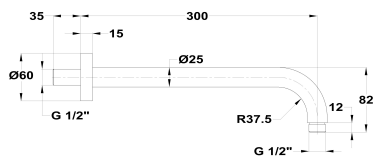

STROHM

Horizontal shower arm

Ref: 790075700 EAN: 8413509214076

Finish: Chrome

- Metallic.
- 1/2" thread.

Legal disclaimer:

*Certain technical factors and features of our finishes may be altered due to possible variations in the configuration of your computer and/or printer; these data are therefore only approximate and not definitive. We regularly review our product specifications to improve their characteristics and warranties. Please request detailed information from our sales department for any building or refitting projects.