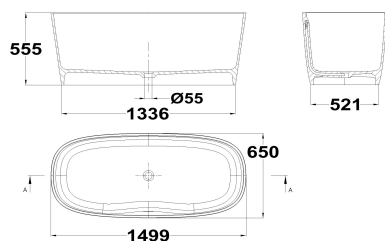

LAVI

**Freestanding bathtub**

Ref: T3111002150 EAN: 8413509264439

Finish: Matte white

- Mineral Solid.
- Pop-up drain stopper not included.
- Suggested pop-up drain stopper: 1109000.
- 177cm.

**Legal disclaimer:**