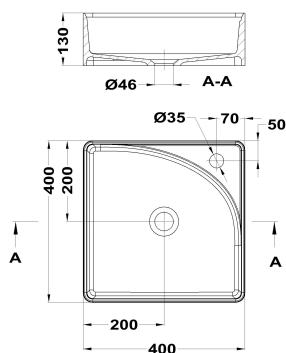

SENSE

Square countertop basin

Ref: 187210005 EAN: 8434777001267

Finish: Matte white

- Mineral Solid.
- Pop-up drain stopper not included.
- Suggested pop-up drain stopper: 1108600.
- Tap hole included.
- 40 cm.
- Without overflow.