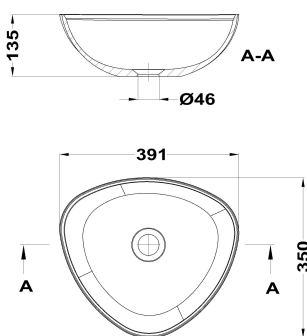

ITACA

Triangular counterop basin

Ref: 187210000 EAN: 8434777000864

Finish: Matte white

- Mineral Solid.
- Pop-up drain stopper not included.
- Suggested pop-up drain stopper: 1108600.
- Tap hole not included.
- 39 cm.
- Without overflow.