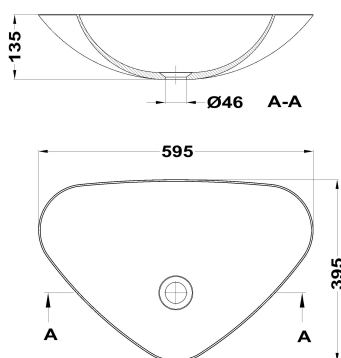

ITACA

**Triangular counterop basin**

Ref: B671100259 EAN: 8413509238812

Finish: Glossy white

- High quality ceramic.
- Pop-up drain stopper not included.
- Suggested pop-up drain stopper: 1107000.
- Tap hole not included.
- 59 cm.
- Without overflow.