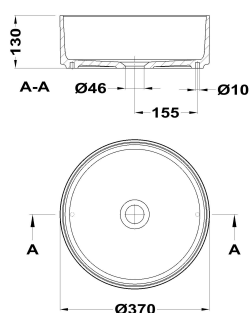

## Rounded countertop basin

Ref: 187210011 EAN: 8434777001977

Acabado: Matte white

- Mineral Solid
- Pop-up drain stopper not included
- Suggested pop-up drain stopper: 1108600
- Tap hole not included
- Ø37 cm
- Without overflow