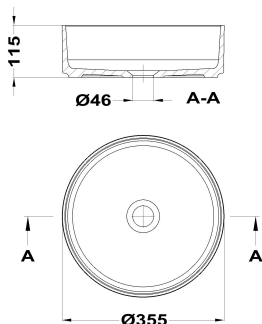

SOLLER

**Rounded countertop basin**

Ref: B851100237 EAN: 8413509244752

Acabado: Glossy white

- High quality ceramic
- Pop-up drain stopper not included
- Suggested pop-up drain stopper: 1107000
- Tap hole not included
- ø37 cm
- Without overflow