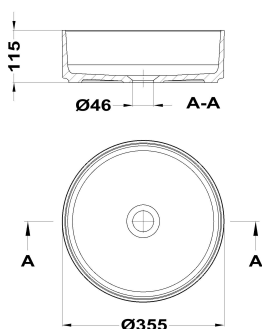

**SOLLER****Rounded countertop basin**

Ref: B851100237 EAN: 8413509244752

Finish: Glossy white

- High quality ceramic.
- Pop-up drain stopper not included.
- Suggested pop-up drain stopper: 1107000.
- Tap hole not included.
- Ø37 cm.
- Without overflow.