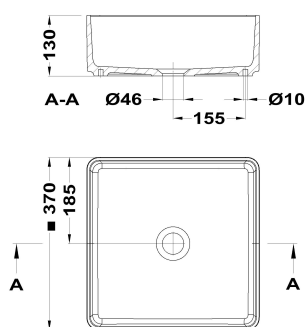

SOLLER

Square countertop basin

Ref: 187210012 EAN: 8434777001984

Finish: Matte white

- Mineral Solid.
- Pop-up drain stopper not included.
- Suggested pop-up drain stopper: 1108600.
- Tap hole not included.
- 37 cm.
- Without overflow.