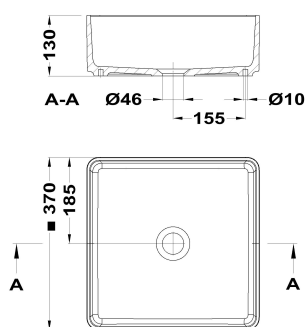

SOLLER

**Square countertop basin**

Ref: 187210012 EAN: 8434777001984

Finish: Matte white

- Mineral Solid.
- Pop-up drain stopper not included.
- Suggested pop-up drain stopper: 1108600.
- Tap hole not included.
- 37 cm.
- Without overflow.