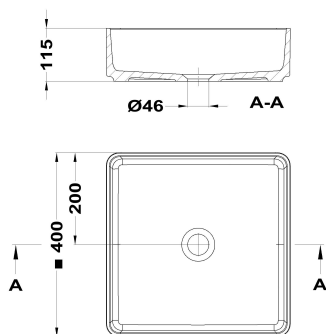

SOLLER

**Square countertop basin**

Ref: B851100240 EAN: 8413509244745

Finish: Glossy white

- High quality ceramic.
- Pop-up drain stopper not included.
- Suggested pop-up drain stopper: 1107000.
- Tap hole not included.
- 37 cm.
- Without overflow.