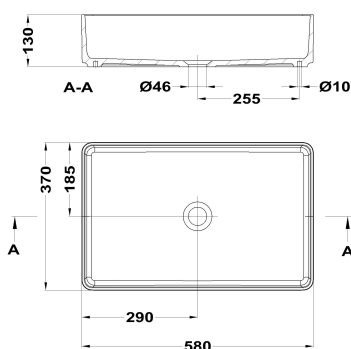

SOLLER

Rectangular countertop basin

Ref: 187210013 EAN: 8434777001991

Finish: Matte white

- Mineral Solid.
- Pop-up drain stopper not included.
- Suggested pop-up drain stopper: 1108600.
- Tap hole not included.
- 58 cm.
- Without overflow.