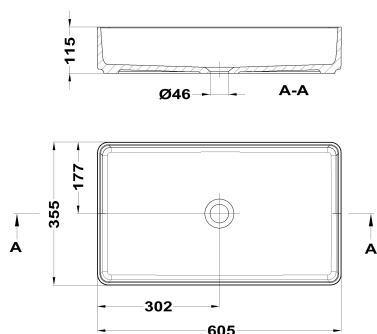

SOLLER

Rectangular countertop basin

Ref: B851100261 EAN: 8413509244714

Finish: Glossy white

- High quality ceramic.
- Pop-up drain stopper not included.
- Suggested pop-up drain stopper: 1107000.
- Tap hole included.
- 58 cm.
- With overflow.