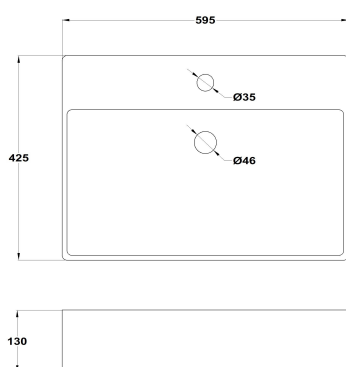

SOLLER

Wall hung basin

Ref: B851400260 EAN: 8413509273837

Finish: Glossy white

- High quality ceramic.
- Pop-up drain stopper not included.
- Suggested pop-up drain stopper: 1107000.
- Tap hole included.
- 60 cm.
- With overflow.