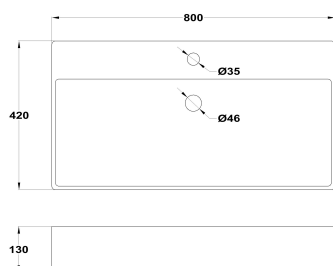

SOLLER

**Wall hung basin**

Ref: B851400280 EAN: 8413509273844

Finish: Glossy white

- High quality ceramic.
- Pop-up drain stopper not included.
- Suggested pop-up drain stopper: 1107000.
- Tap hole included.
- 80 cm.
- With overflow.