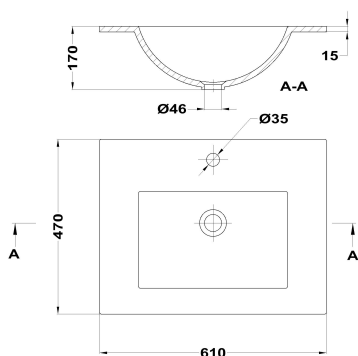

INCA + Inset basin

Ref: 117240000 EAN: 8434778001167

Finish: Glossy white

- High quality ceramic.
- Pop-up drain stopper not included.
- Suggested pop-up drain stopper: 1107000.
- Tap hole included.
- 60 cm.
- With overflow.