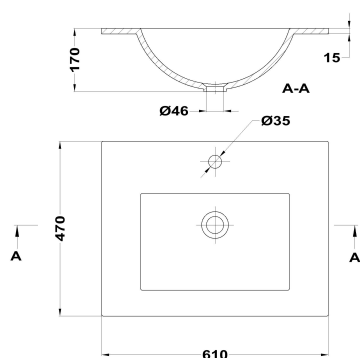

INCA + **Inset basin**

Ref: 117240000 EAN: 8434778001167

Finish: Glossy white

- High quality ceramic.
- Pop-up drain stopper not included.
- Suggested pop-up drain stopper: 1107000.
- Tap hole included.
- 60 cm.
- With overflow.