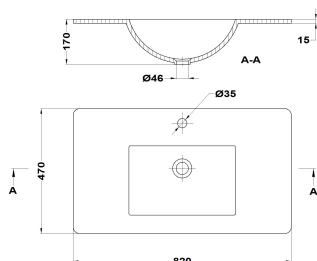

**INCA +
Inset basin**

Ref: 702300200 EAN: 8413509228127

Finish: Glossy white

- High quality ceramic.
- Pop-up drain stopper not included.
- Suggested pop-up drain stopper: 1107000.
- Tap hole included.
- 80 cm.
- With overflow.