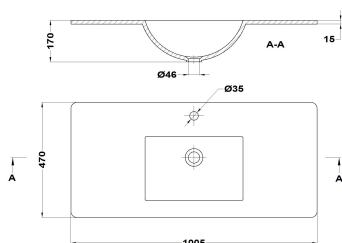

INCA +
Inset basin

Ref: 117240001 EAN: 8434778001174

Finish: Glossy white

- High quality ceramic.
- Pop-up drain stopper not included.
- Suggested pop-up drain stopper: 1107000.
- Tap hole included.
- 100 cm.
- With overflow.