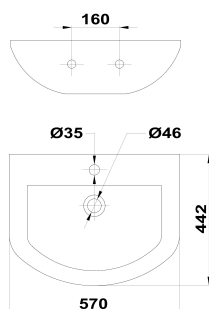

MANACOR

Basin for pedestal

Ref: B841500255 EAN: 8413509244691

Finish: Glossy white

- High quality ceramic.
- Pop-up drain stopper not included.
- Suggested pop-up drain stopper: 1107000.
- Tap hole included.
- 55cm.
- With overflow.