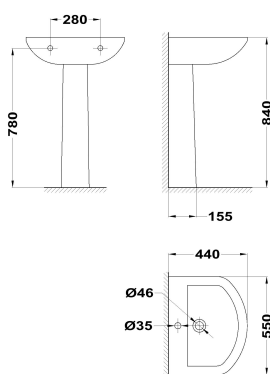

MANACOR **Pedestal**

Ref: B841030200 EAN: 8413509241904

Finish: Glossy white

- High quality ceramic.
- Pedestal for basin.

Legal disclaimer:

*Certain technical factors and features of our finishes may be altered due to possible variations in the configuration of your computer and/or printer; these data are therefore only approximate and not definitive. We regularly review our product specifications to improve their characteristics and warranties. Please request detailed information from our sales department for any building or refitting projects.