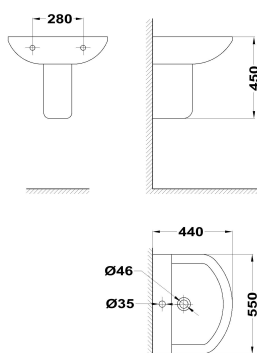

MANACOR

Half pedestal

Ref: B841520256 EAN: 8413509266976

Finish: Glossy white

- High quality ceramic.
- Pop-up drain stopper not included.
- Suggested pop-up drain stopper: 1107000.
- Tap hole included.
- 56cm.
- With overflow.