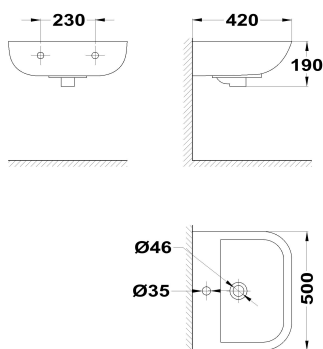

ADAPTED

Wall hung basin

Ref: B5418000241S EAN: 8413509280750

Finish: Glossy white

- High quality ceramic.
- Pop-up drain stopper not included.
- Suggested pop-up drain stopper: 1107000.
- Tap hole included.
- Accessible basin.
- 50cm.
- With overflow.