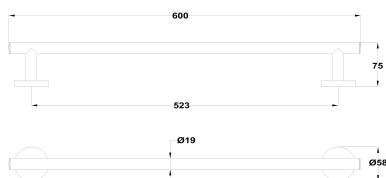

STROHM
Towel bar

Ref: 170610200 EAN: 8413509215974

Finish: Chrome

- Metallic.
- Wall mounted installation.

Legal disclaimer:

*Certain technical factors and features of our finishes may be altered due to possible variations in the configuration of your computer and/or printer; these data are therefore only approximate and not definitive. We regularly review our product specifications to improve their characteristics and warranties. Please request detailed information from our sales department for any building or refitting projects.