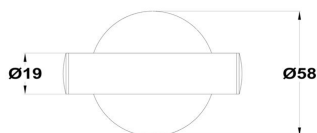

STROHM
Towel hook

Ref: 170650200 EAN: 8413509215912

Finish: Chrome

- Metallic.
- Wall mounted installation.
- Includes wall mounting kit.

Legal disclaimer:

*Certain technical factors and features of our finishes may be altered due to possible variations in the configuration of your computer and/or printer; these data are therefore only approximate and not definitive. We regularly review our product specifications to improve their characteristics and warranties. Please request detailed information from our sales department for any building or refitting projects.