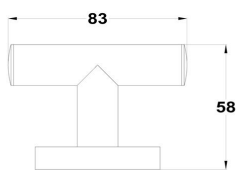

STROHM
Towel hook

Ref: 170650200 EAN: 8413509215912

Finish: Chrome

- Metallic.
- Wall mounted installation.
- Includes wall mounting kit.

Legal disclaimer:

*Certain technical factors and features of our finishes may be altered due to possible variations in the configuration of your computer and/or printer; these data are therefore only approximate and not definitive. We regularly review our product specifications to improve their characteristics and warranties. Please request detailed information from our sales department for any building or refitting projects.