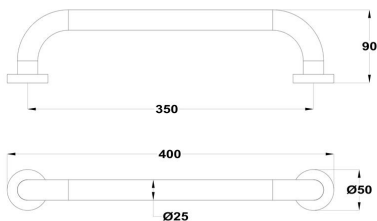

STROHM  
**Grab bar**

Ref: 170690200 EAN: 8413509216018

Finish: Chrome

- Metallic.
- Wall mounted installation.

Legal disclaimer:

\*Certain technical factors and features of our finishes may be altered due to possible variations in the configuration of your computer and/or printer; these data are therefore only approximate and not definitive. We regularly review our product specifications to improve their characteristics and warranties. Please request detailed information from our sales department for any building or refitting projects.