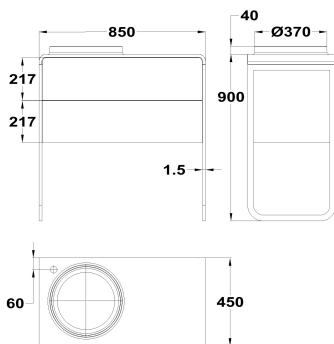

LAVI

2 drawers bath cabinet

Ref: F31125885A EAN: 8413509266624

Finish: Matte white / amazon oak

85 cm

- PB (particle board).
- Fixed hole on the left.
- Made in Spain.
- Hettich Fittings.
- Push-to-open system.
- Drawer interior colour: Grey.
- Pre-Assembled (No assembly required).
- Metal structure and basin included.
- With syphon cut-out.