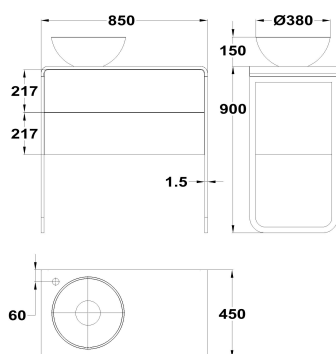

LAVI

2 drawers bath cabinet

Ref: F31126885A EAN: 8413509266655

Finish: Matte white / amazon oak

85 cm

- PB (particle board).
- Fixed hole on the left.
- Made in Spain.
- Hettich Fittings.
- Push-to-open system.
- Drawer interior colour: Grey.
- Pre-Assembled (No assembly required).
- Metal structure and basin included.
- With syphon cut-out.