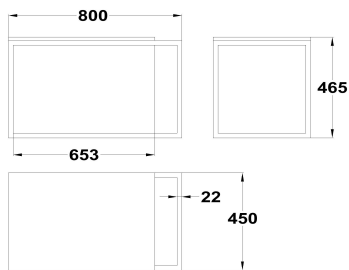

ITACA

1 drawer bath cabinet

Ref: 187160001 EAN: 8434777001281

Finish: Nogal/black

80 cm

- PB (particle board).
- Made in Spain.
- Hettich Fittings.
- Push-to-open system.
- Drawer interior colour: Same as the bath cabinet.
- Pre-Assembled (No assembly required).
- With reversible metal frame included.
- With syphon cut-out.