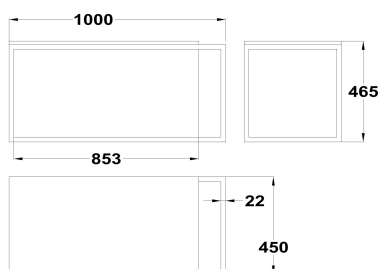

## ITACA

**1 drawer bath cabinet**

Ref: 187160003 EAN: 8434777001304

Finish: Nogal/black

100 cm

- PB (particle board).
- Made in Spain.
- Hettich Fittings.
- Push-to-open system.
- Drawer interior colour: Same as the bath cabinet.
- Pre-Assembled (No assembly required).
- With reversible metal frame included.
- With syphon cut-out.