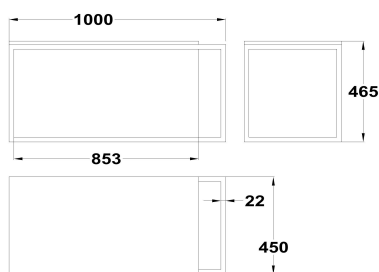

ITACA

1 drawer bath cabinet

Ref: 187160003 EAN: 8434777001304

Finish: Nogal/black

100 cm

- PB (particle board).
- Made in Spain.
- Hettich Fittings.
- Push-to-open system.
- Drawer interior colour: Same as the bath cabinet.
- Pre-Assembled (No assembly required).
- With reversible metal frame included.
- With syphon cut-out.